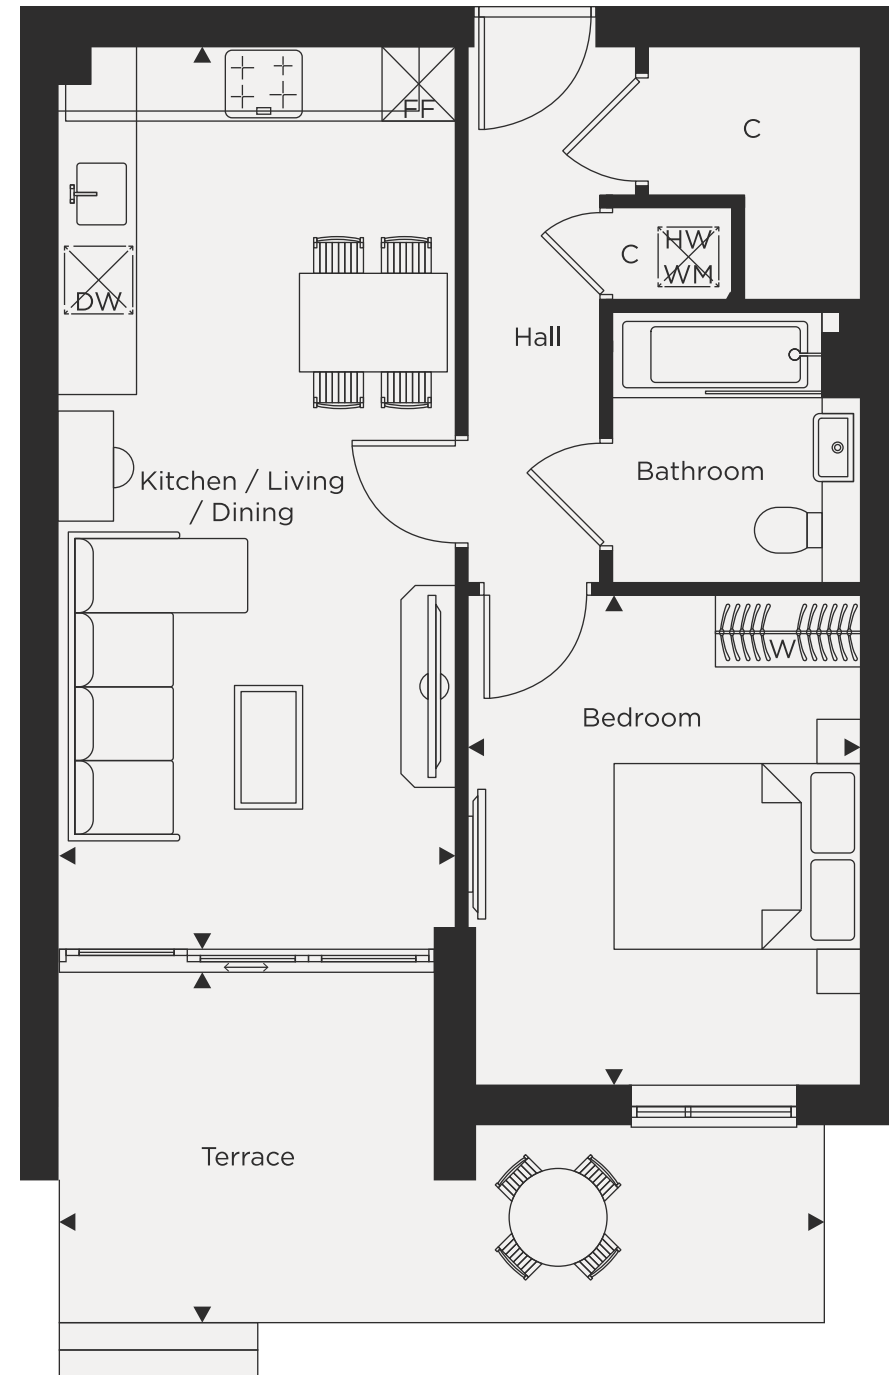

# APARTMENT 1

DARENT HOUSE – KINGSTON KT2

KINGSTON  
KT2

KITCHEN / LIVING / DINING	3.14M X 7.27M	10' 4" X 23' 10"
BEDROOM	3.11M X 3.90M	10' 3" X 12' 9"
TERRACE	6.10M X 3.20M	20' 0" X 10' 6"